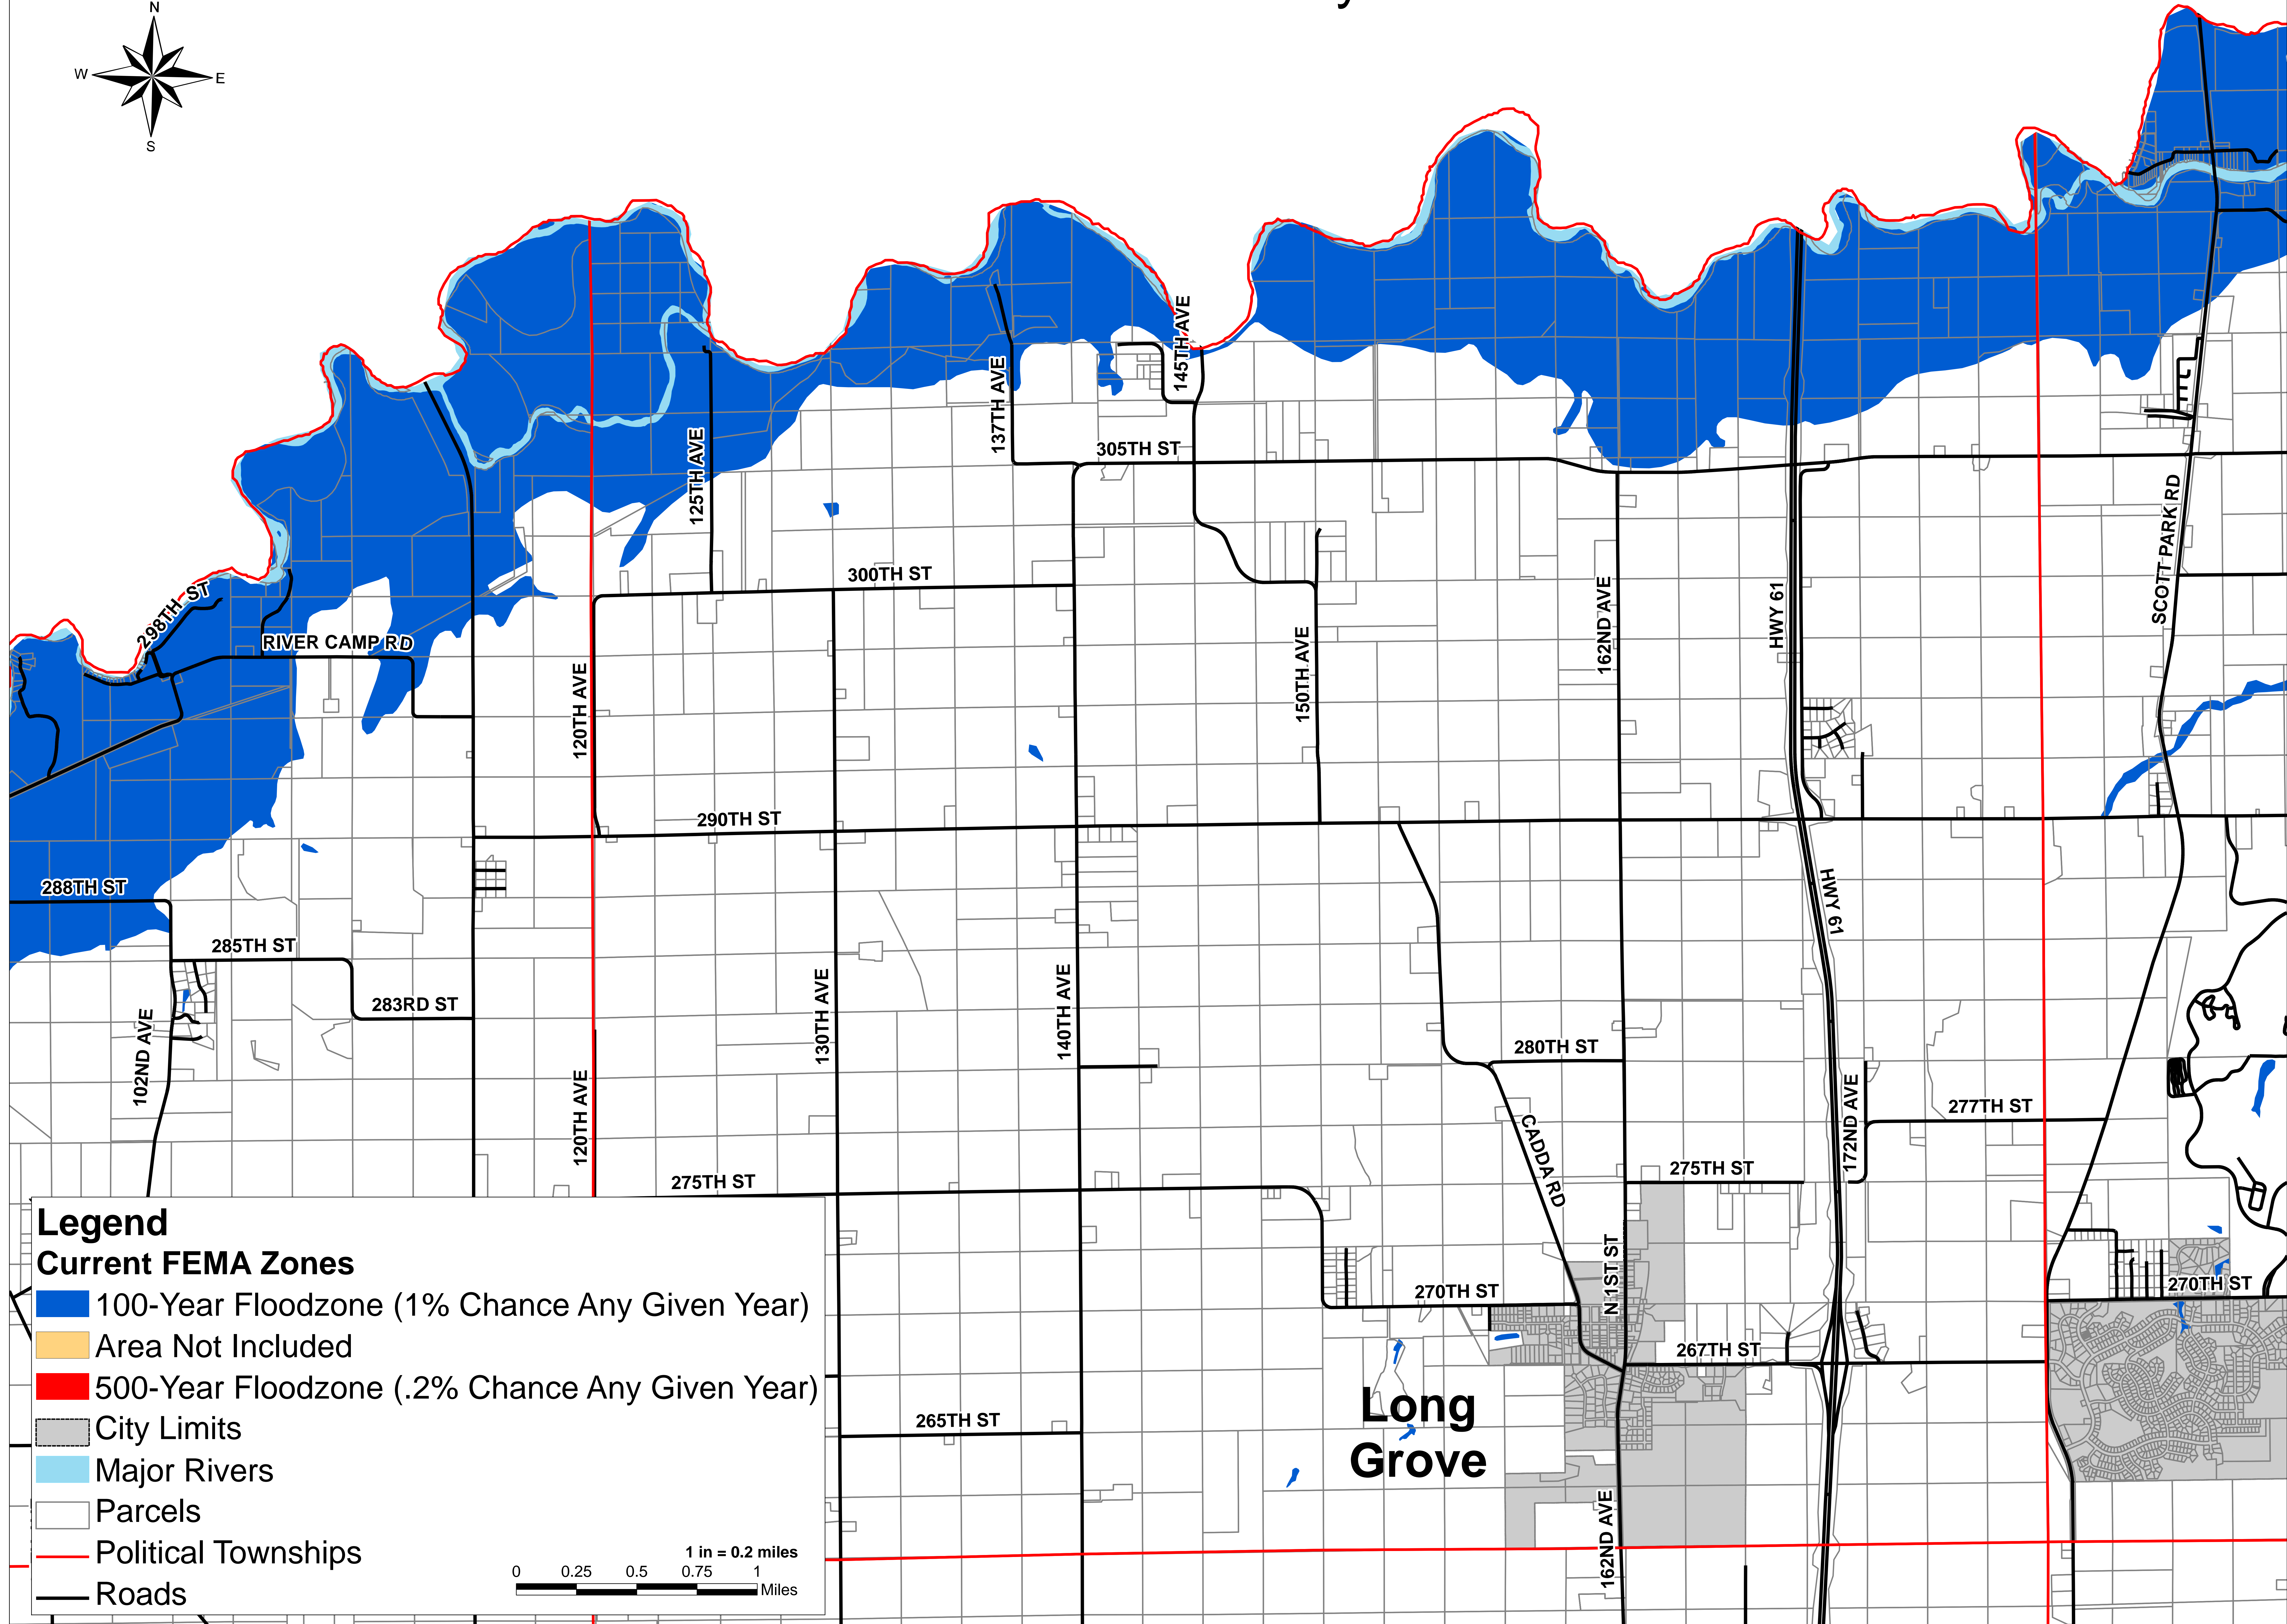

# Winfield: Current FEMA 100-yr Flood Zone

## Legend

### Current FEMA Zones

- 100-Year Floodzone (1% Chance Any Given Year)
- Area Not Included
- 500-Year Floodzone (.2% Chance Any Given Year)
- City Limits
- Major Rivers
- Parcels
- Political Townships
- Roads